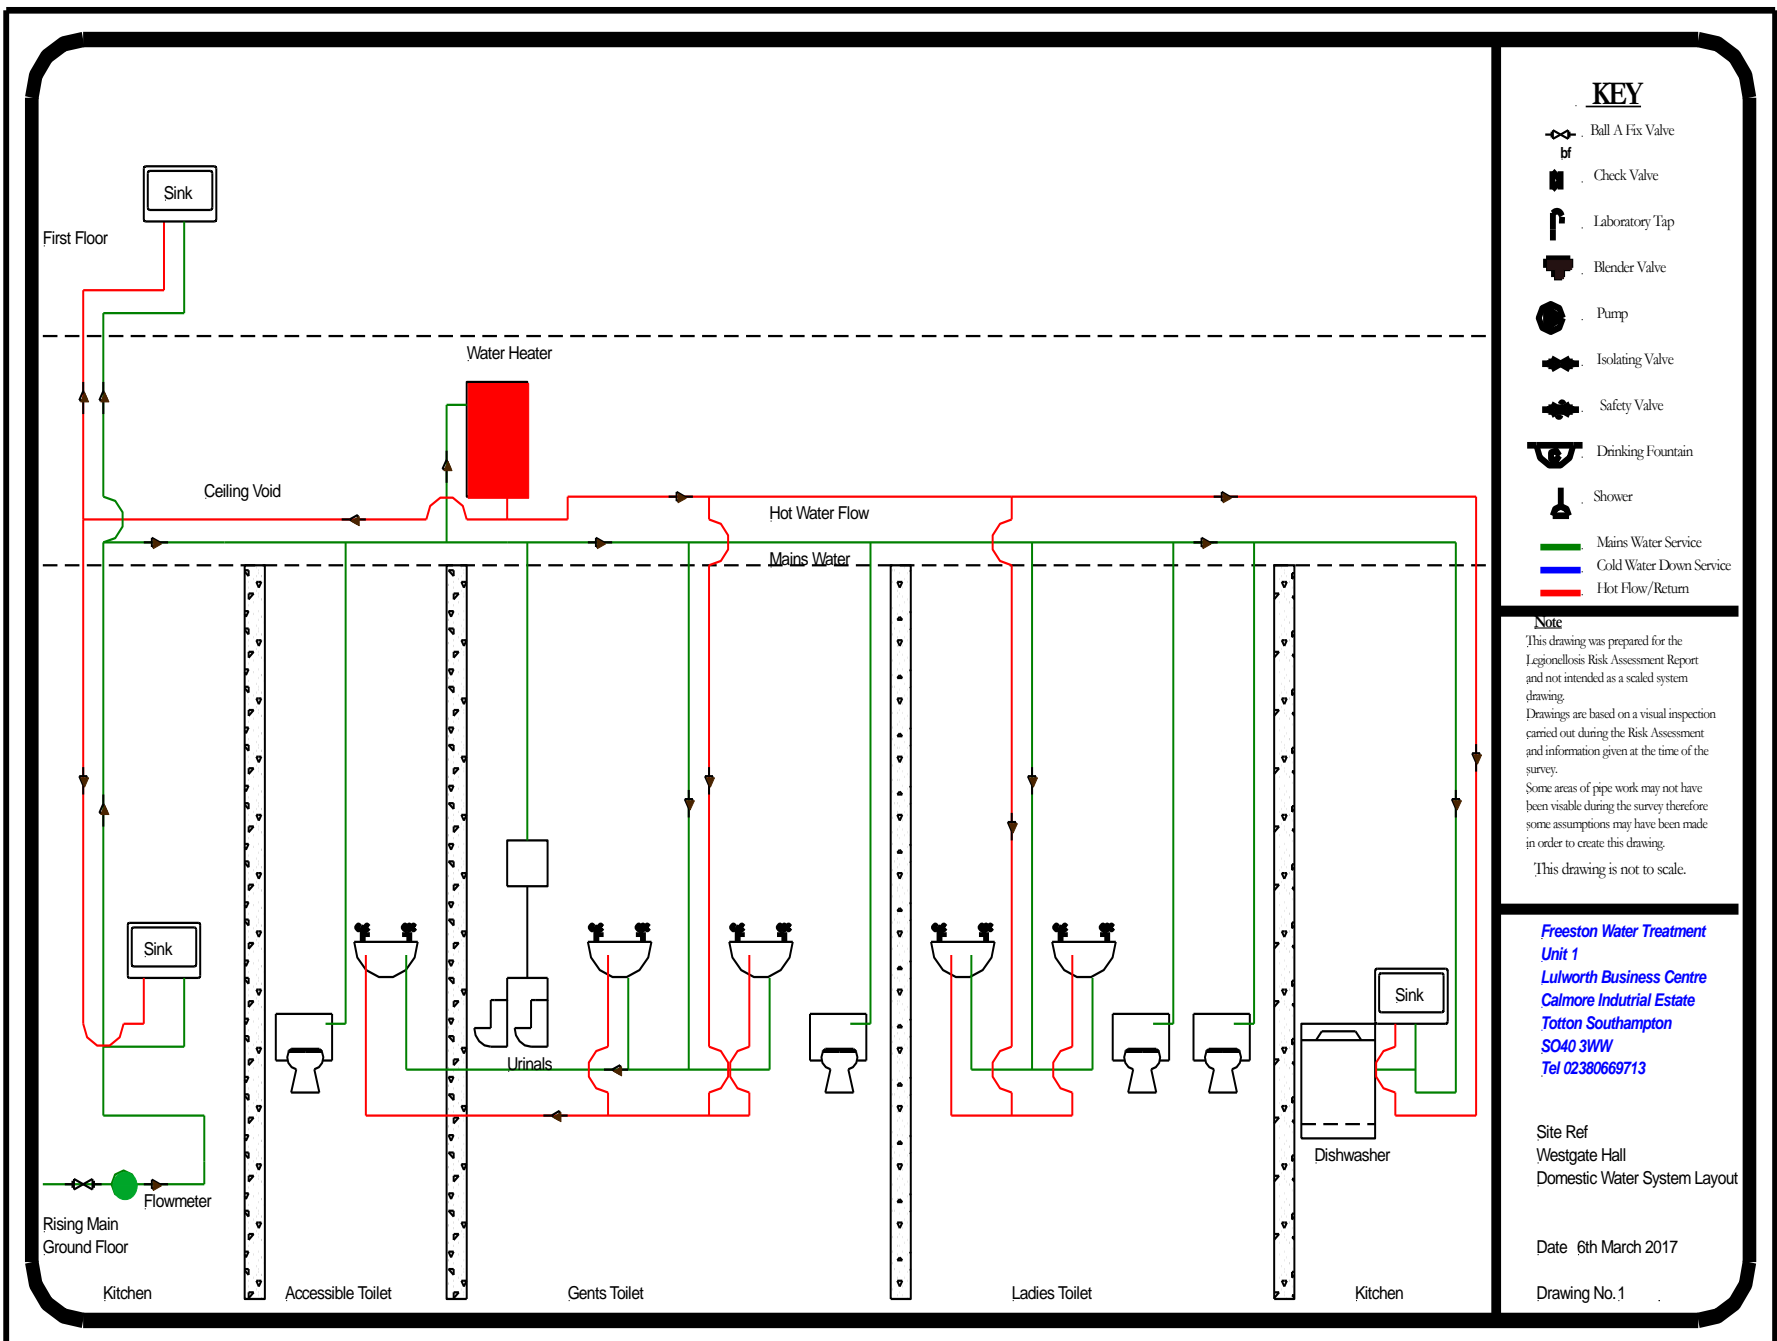

**Westgate Hall**  
**Water System Drawings**  
**6<sup>th</sup> March 2017**

First Floor

Sink

Water Heater

Ceiling Void

Hot Water Flow

Mains Water

Rising Main  
Ground Floor

Sink

Kitchen

Accessible Toilet

Accessible Toilet

Urinals

Gents Toilet

Sink

Ladies Toilet

Sink

Dishwasher

Kitchen